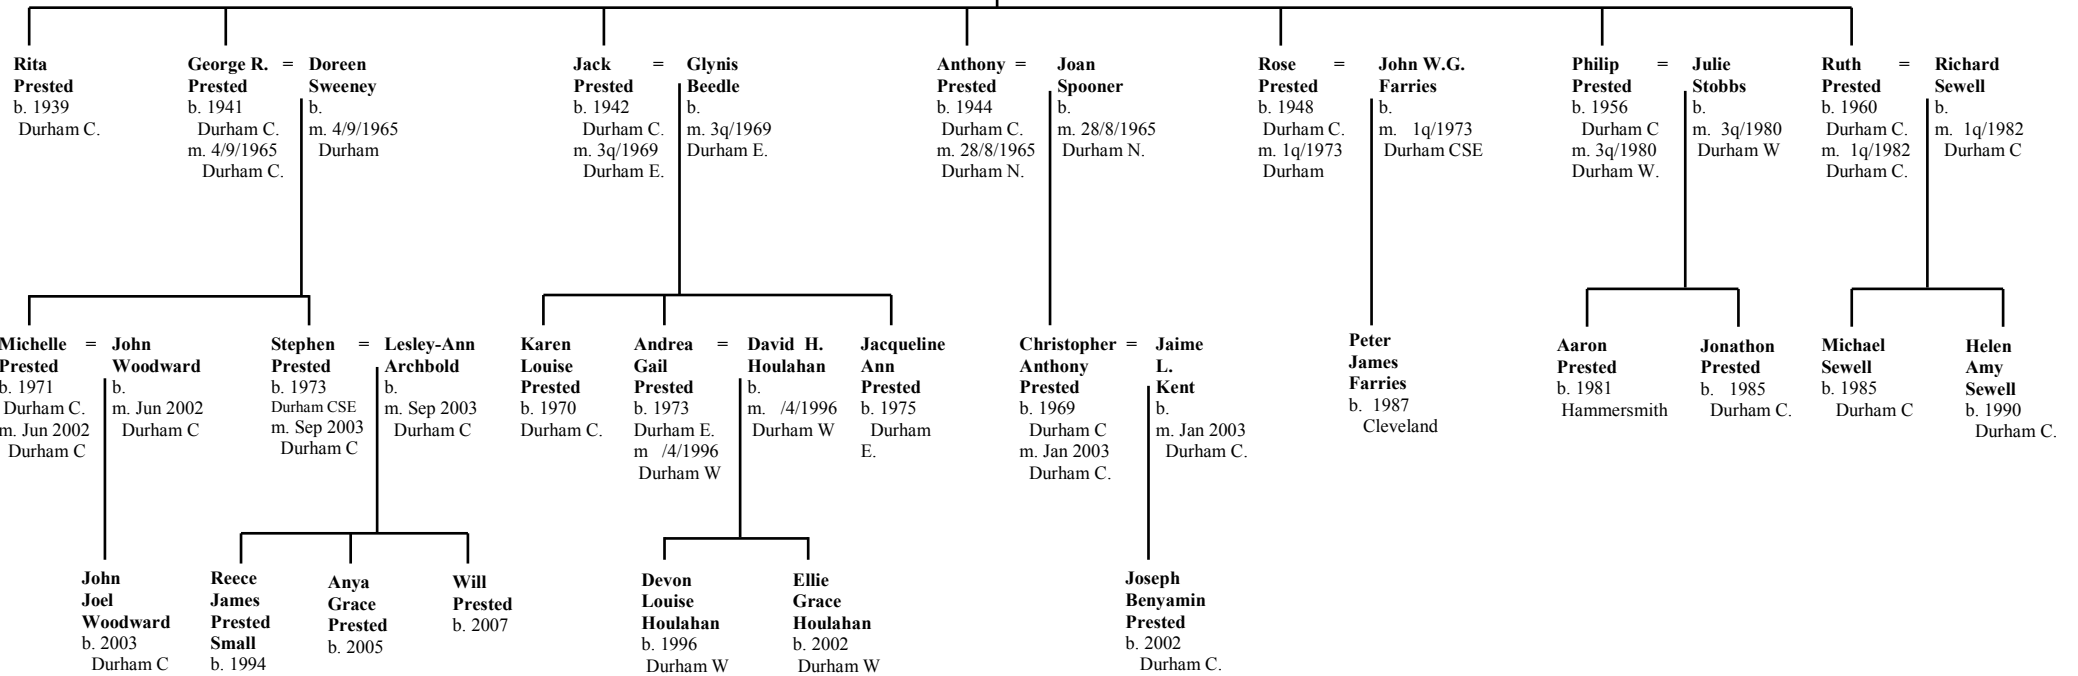

From Page 16

George Robert Prested = **Ellen Marrs**
b. 4/4/1911 Durham
m. 24/12/1938 Durham C.
d. Jan 2004 Durham C, aged 92