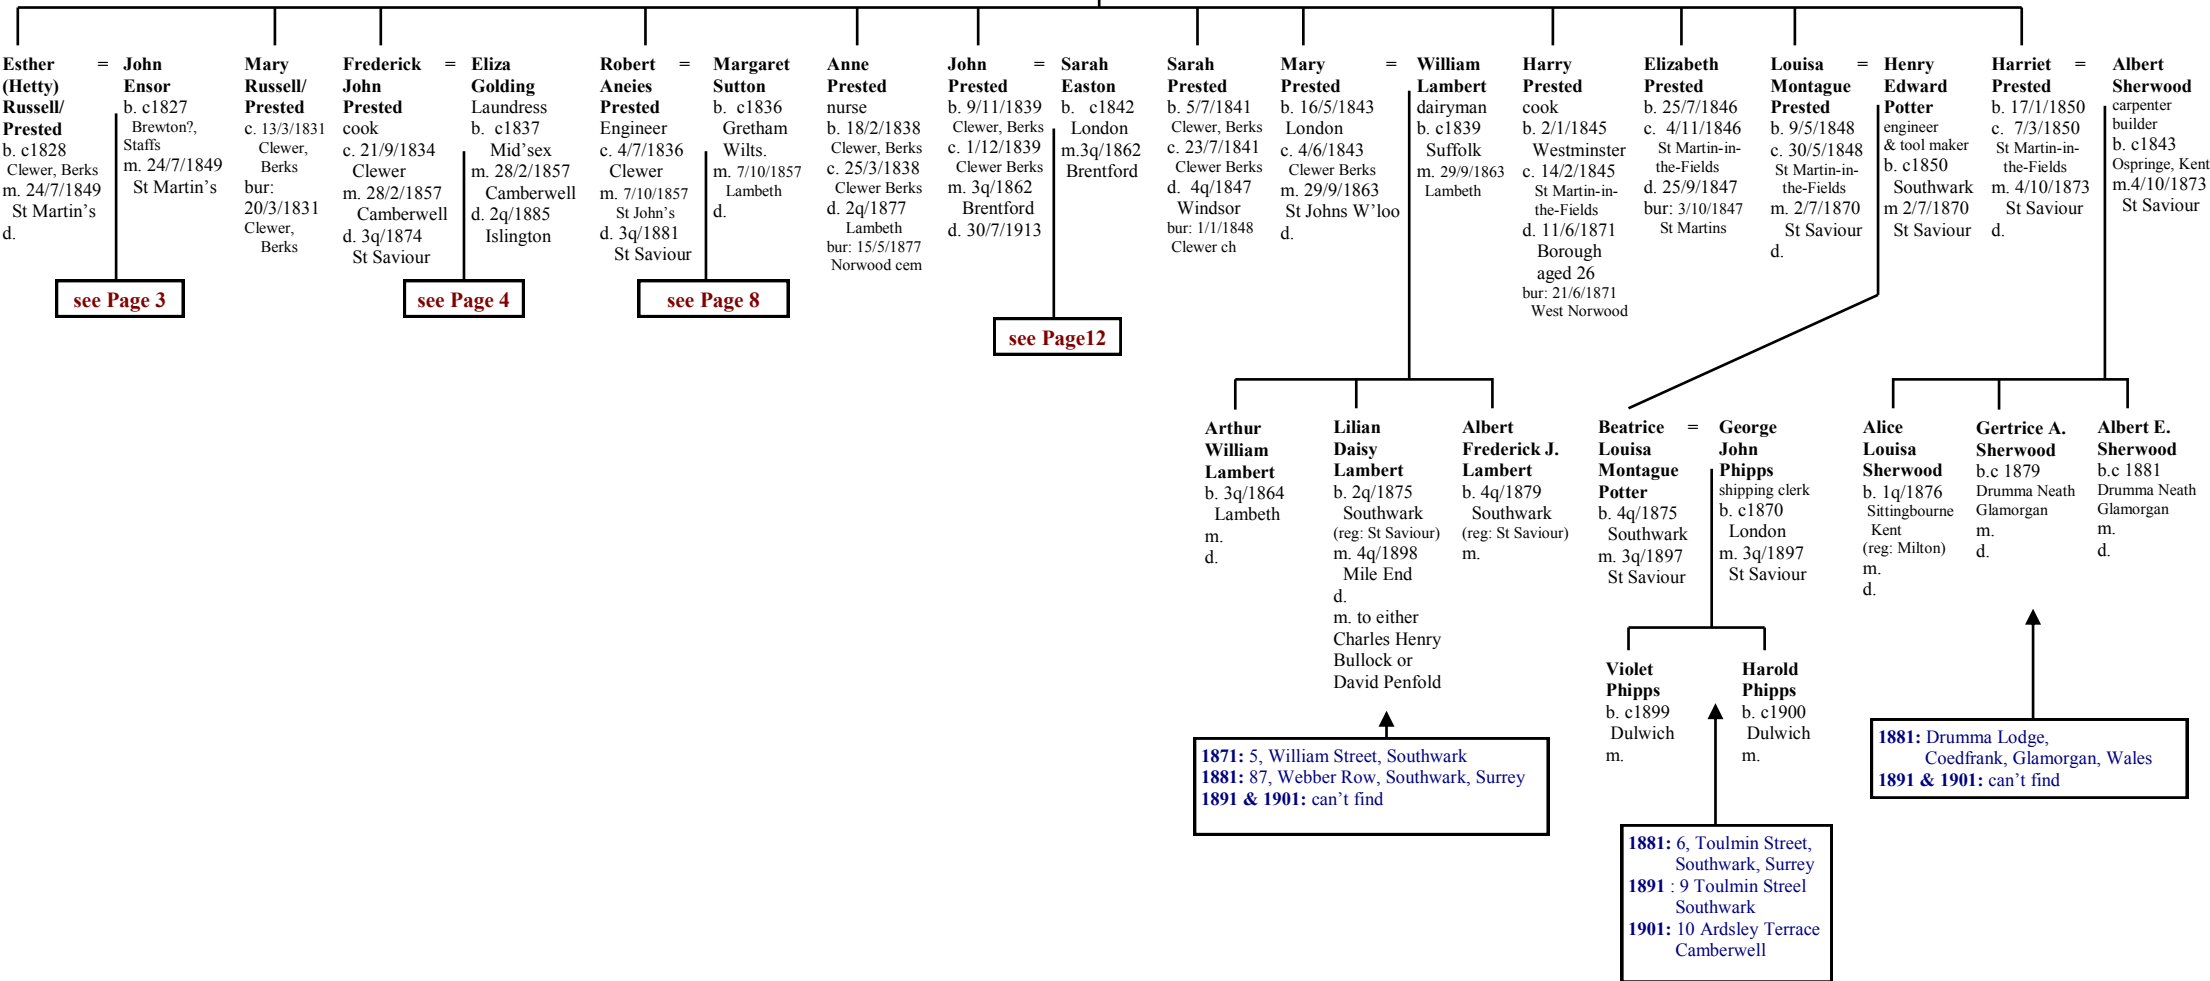

from Page 1

1841: The Monmouth Head, 43, Castle Street, London
1851: The Duke of York, 17 Shire Lane, Temple Bar

Frederick Osmond Prested

Cordwainer, later Licensed Victualler
b. 26/10/1806 Brick Lane
c. 27/11/1806 Christchurch Spitalfields, Stepney
m. 26/6/1834 Clewer, Berks
d. 3q/1852 St Martins
bur: 1/7/1852 St Martins' Gardens

= **Mary Ann Russell = (2)**

b. c1808 Northampton
c. 3/5/1807 Passenham N'hampton
m. 26/6/1834 Clewer, Berks
m. 28/10/1852 St Johns W'loo
bur: 29/9/1891 West Norwood cem.

John Henwood

chandler
b. c1808 Basingstoke
m.
m. 28/10/1852 Lambeth
d.

see Page 1

1881: Drumma Lodge, Coedfrank, Glamorgan, Wales
1891 & 1901: can't find