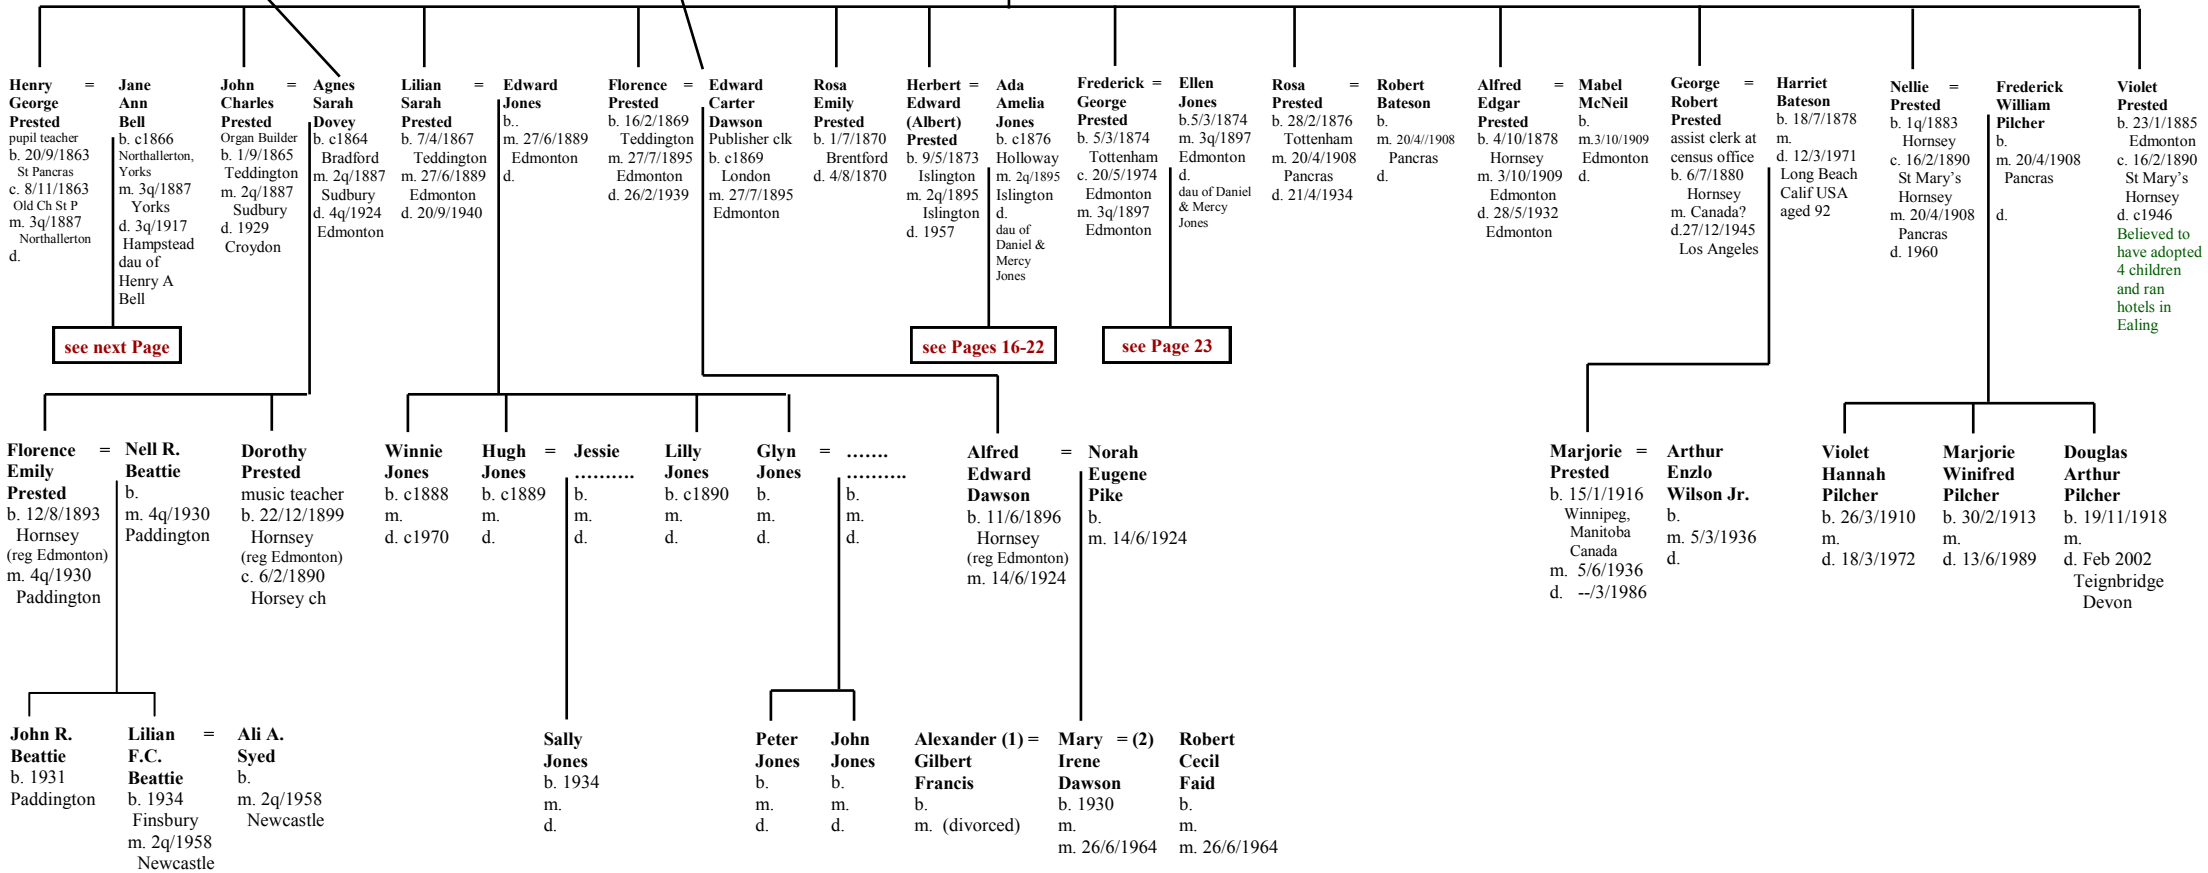

From Page 2

John Prested
Organ Builder
b. 9/11/1839 Clewer, Berks
c. 1/12/1839 Clewer Parish ch
m. 4/8/1862 Brentford
d. 30/7/1913
bur: Brentford, nr Kew

1881: Myddleton Road, Hornsey, Middlesex
1891: 102 Sydney Road, Hornsey, Middlesex
1901: 3, Eaton Terrace, Stonard Road, Hornsey

1891: 9, Birbeck Road, Hornsey, Middlesex
1901: 8, Godfrey Road, Newport, Monmouth

1901:
17, Sydney Rd,
Hornsey,
Middlesex

= **Sarah Easton**
b. 3q/1844 Brentford
m. 4/8/1862 Brentford
d. 4/11/1907 Edmonton