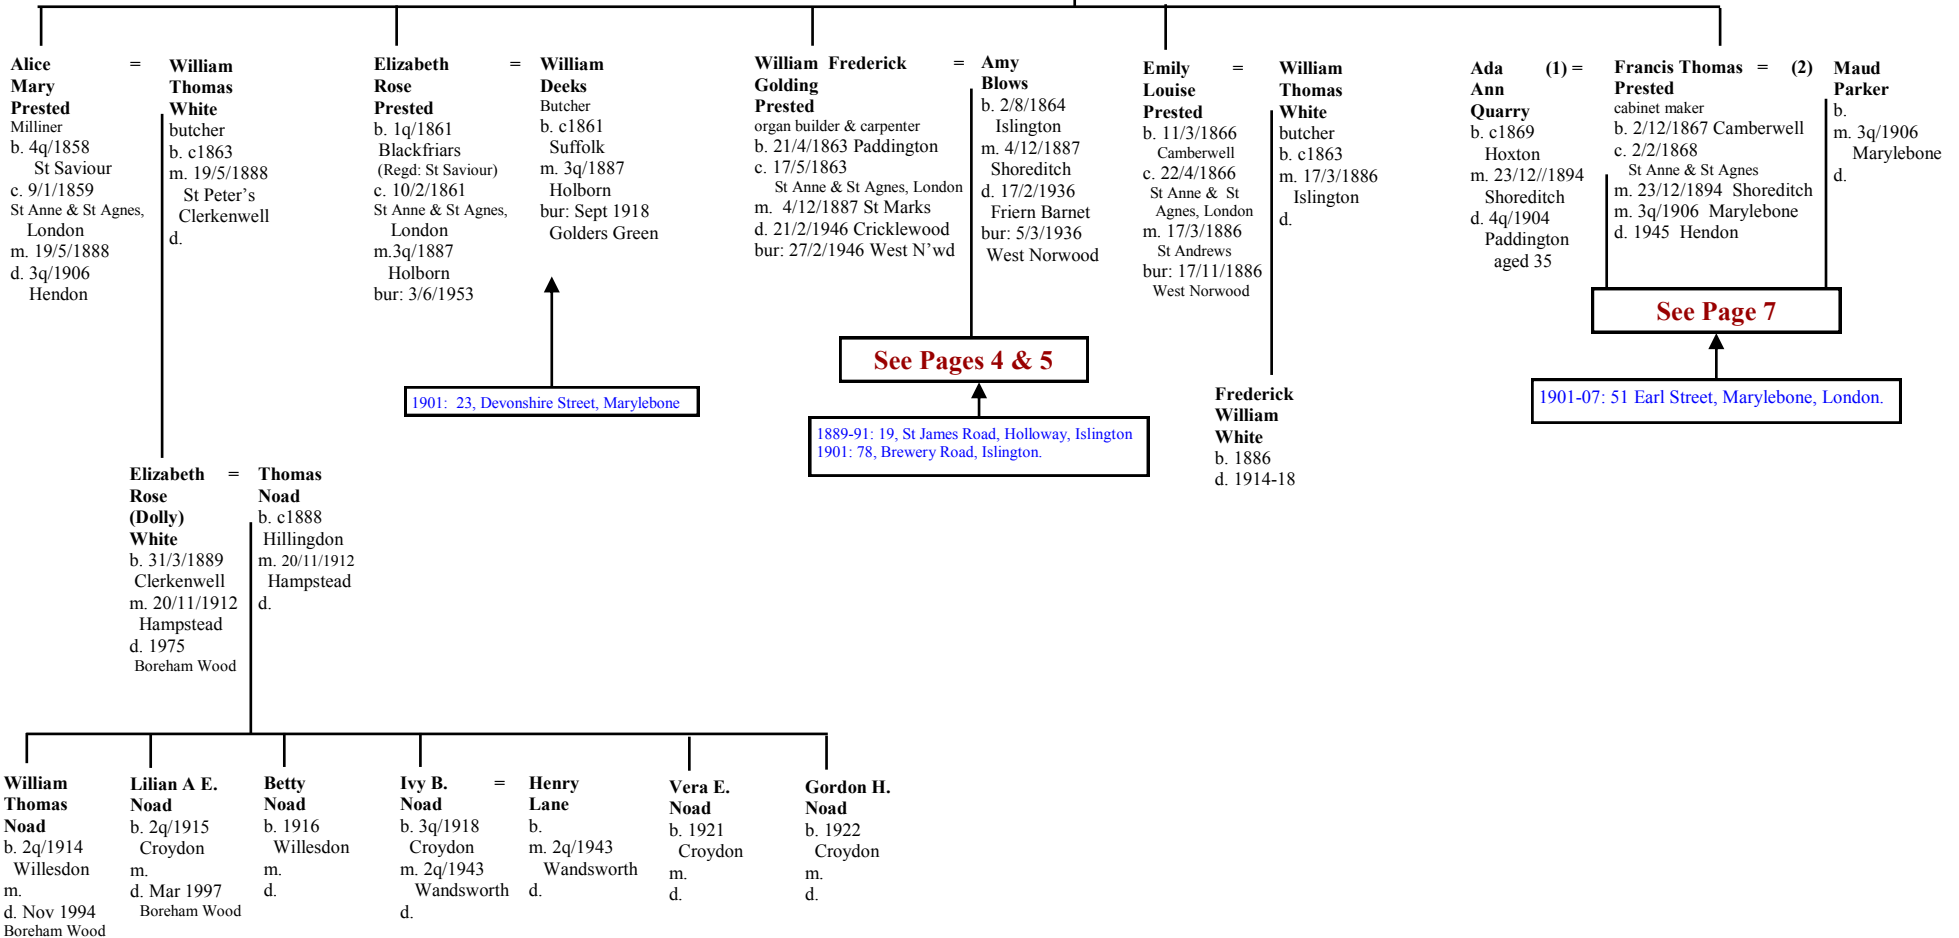

Eliza Golding
 Laundress
 b. 30/9/1836 Middlesex
 c. 5/2/1837 St Leonards' Shoreditch
 m. 20/2/1857 St Giles, Camberwell
 d. 2q/1885 Islington
 bur: 13/6/1885 West Norwood cem. (age 49)

From Page 4

1889-91: 19, St James Road, Holloway, Islington
1901: 78, Brewery Road, Islington.