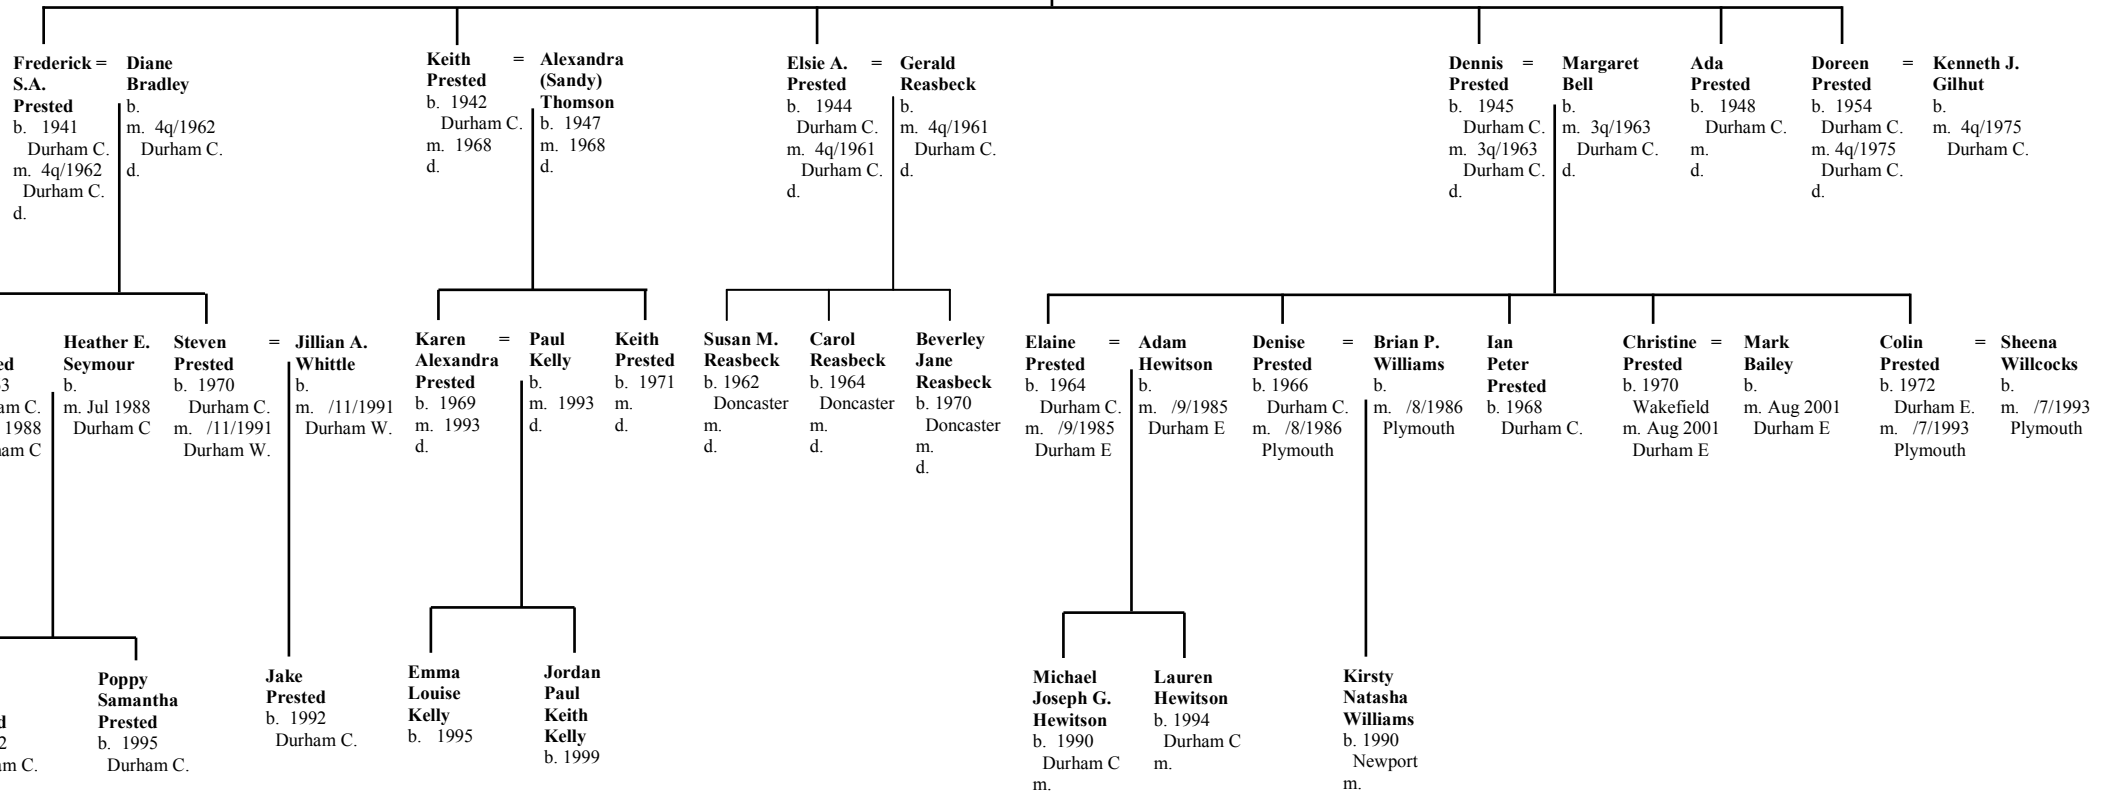

From Page 16

Frederick Sidney Prested = Elsie Booth
b. 19/5/1917 Durham
m. 2q/1940 Durham
d. Apr 1992 Durham