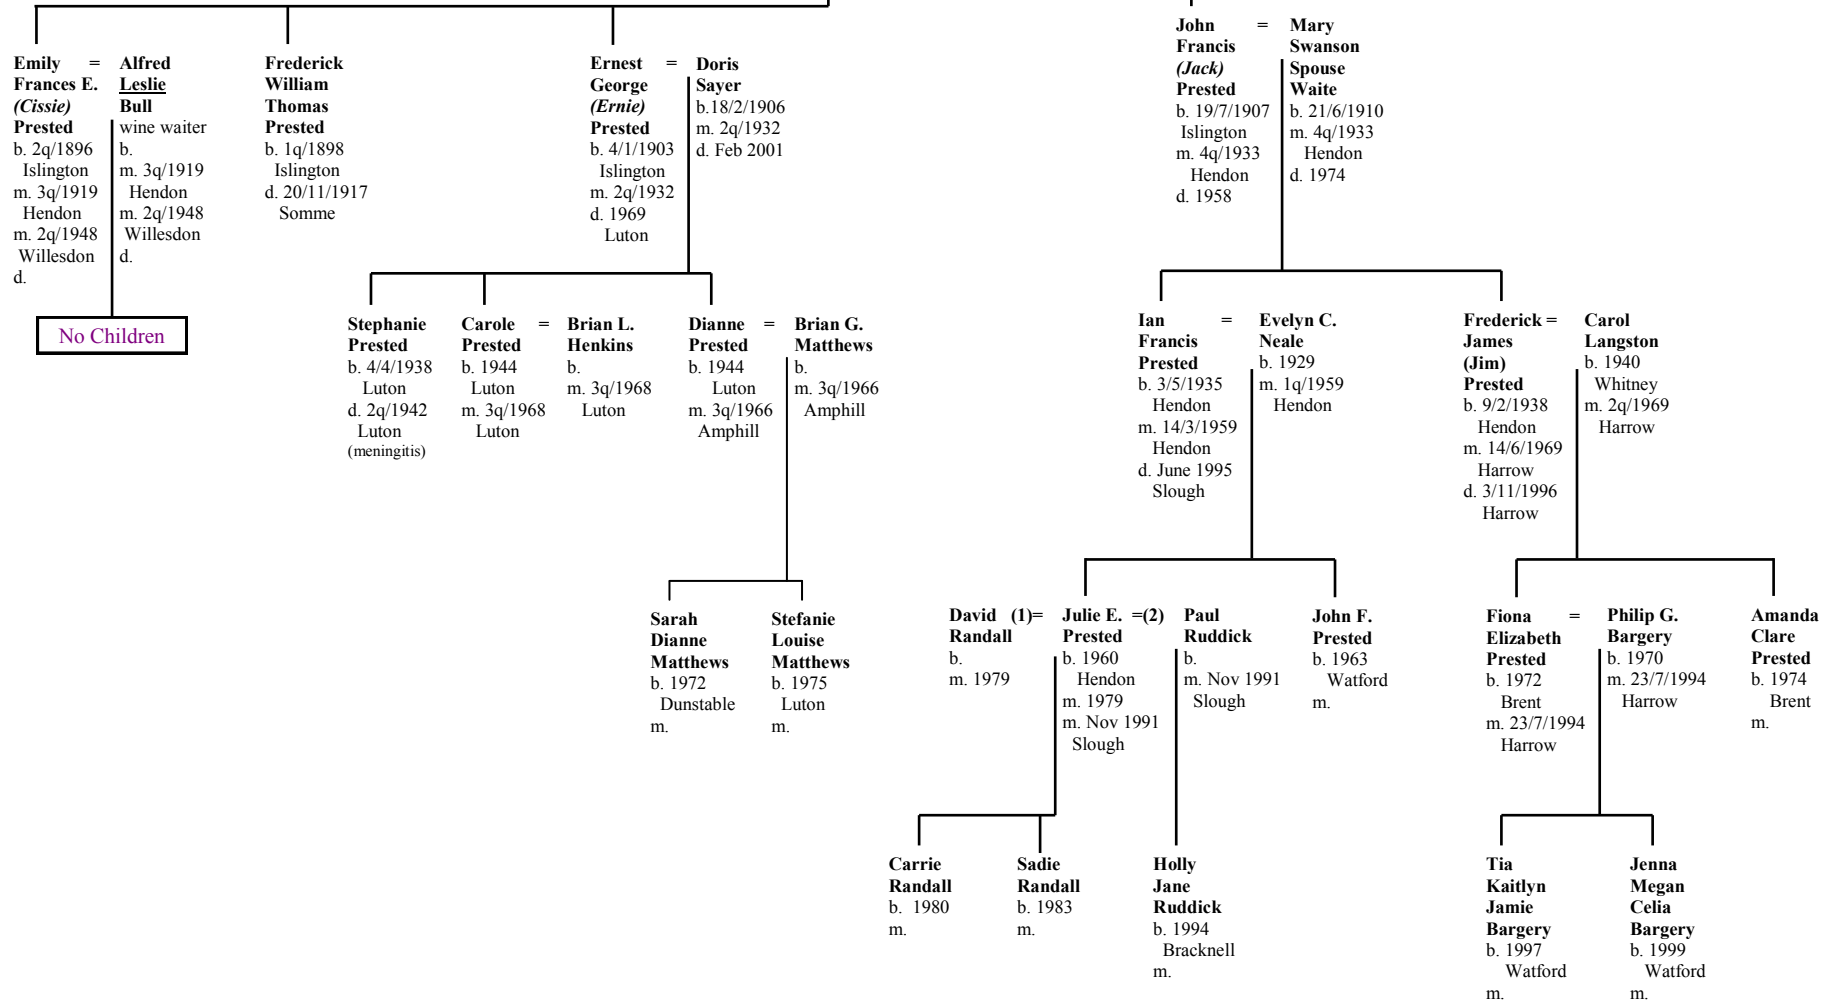

From Page 4

Ada Ann Quarry (1) = Francis Thomas Prested = (2) Maud Parker
b. c1869 Hoxton, Islington
m. 23/12//1894 St Johns, Hoxton
d. 1904 Paddington
cabinet maker
b. 2/12/1867 Camberwell
c. 2/2/1868 St Anne & St Agnes, London
m. 23/12//1894 St Johns, Hoxton, Shoreditch
m. 3q/1906 Marylebone
d. 1945 Hendon

1901-07: 51 Earl Street, Marylebone, London.